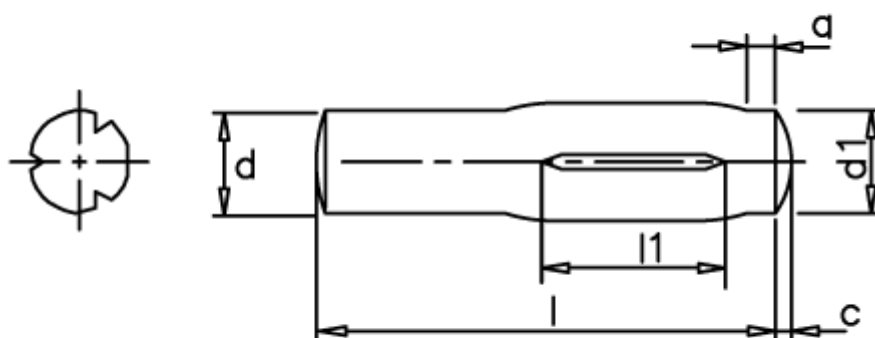

Data Sheet

Article number: 082435241

Description: KLEE Slotted pin S24 5x20
Stainless 1.4305

Measures

$a = 1,5 (+1)$

$d_1 = 5.0$

$d_2 = 5.25$

Length = 8-60